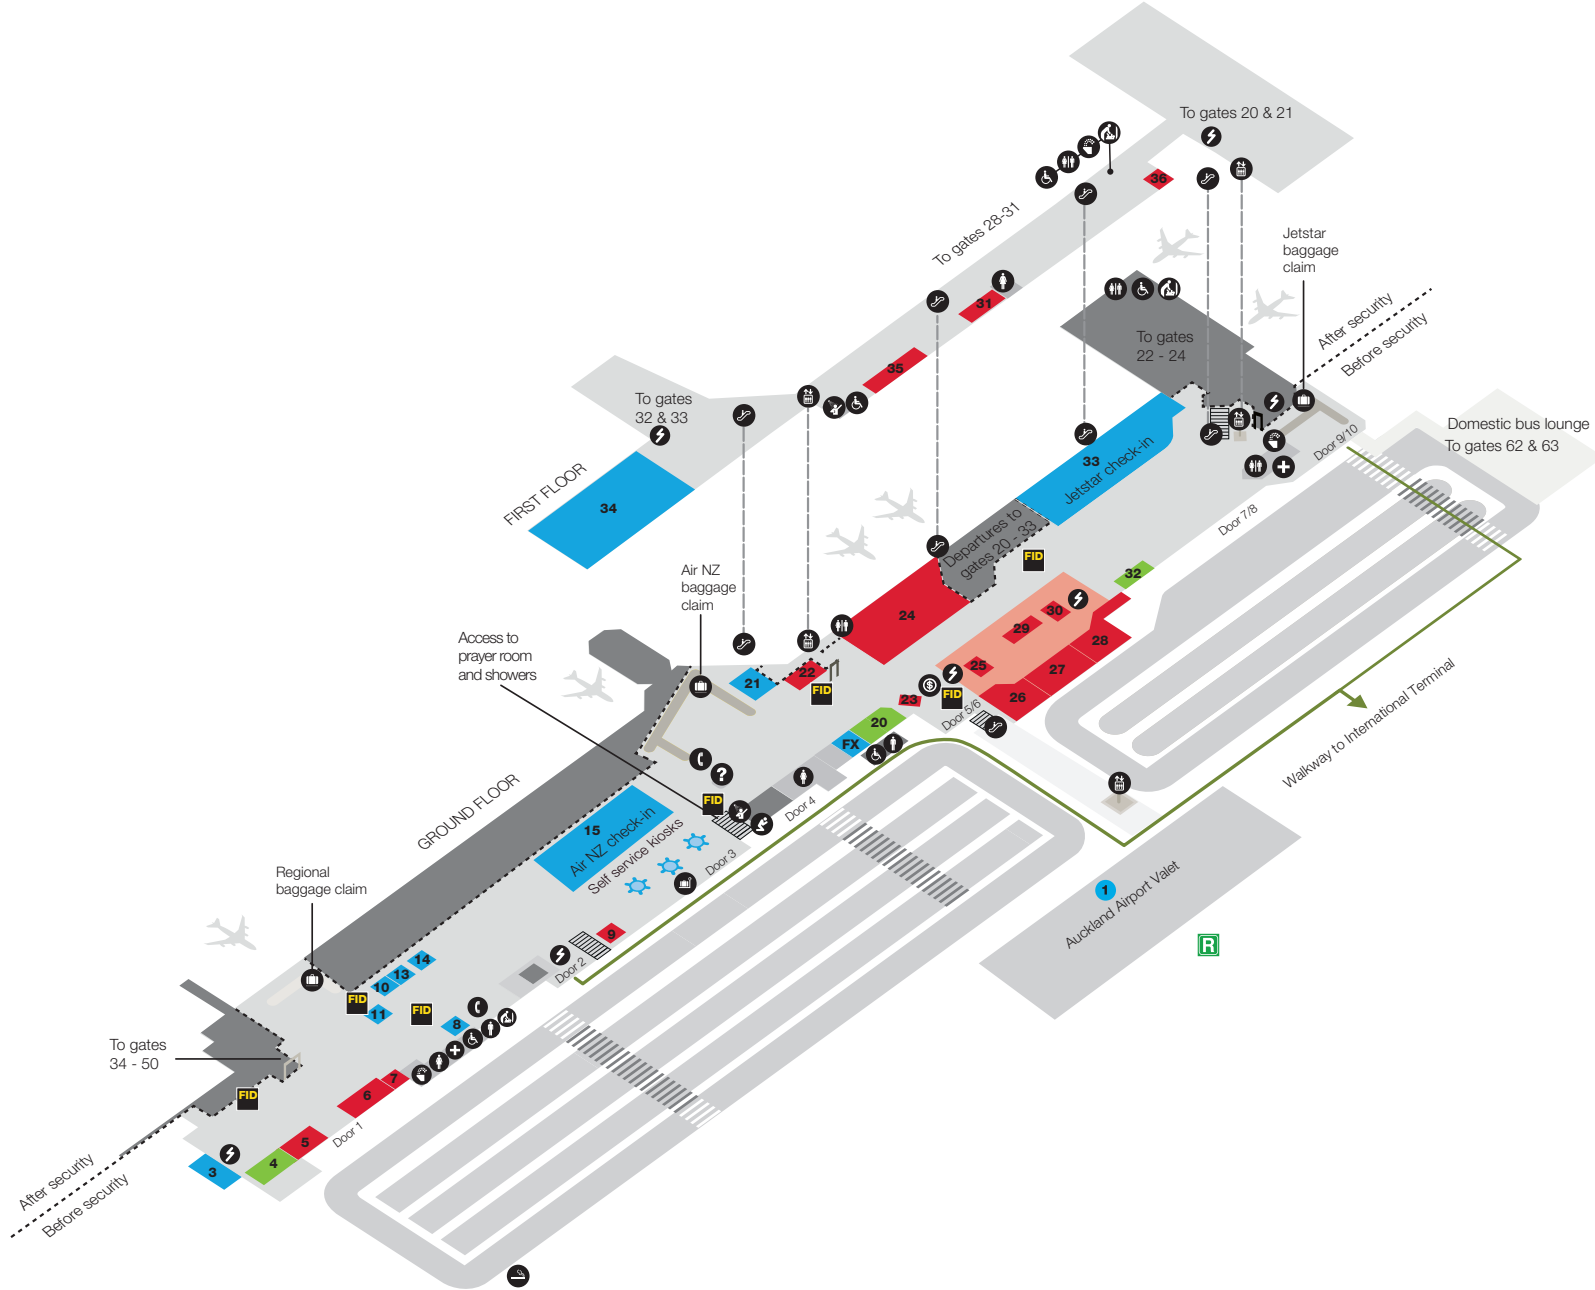

# Auckland Airport Domestic Terminal

## Ground & First Floor

### FOOD & BEVERAGE

- |                   |                              |
|-------------------|------------------------------|
| 5 Subway          | 26 Sushi Platter             |
| 6 Little Gipsy    | 27 McDonald's                |
| 7 Krispy Kreme    | 28 Orleans Chicken & Waffles |
| 9 Retro Espresso  | 29 Take Off Espresso         |
| 22 Bistro Box     | 30 Best Ugly Bagels          |
| 23 Dunkin' Donuts | 31 Bistro Box                |
| 24 The Gipsy Moth | 35 Hudsons                   |
| 25 Tank Juice Bar | 36 Hub Convenience           |

### SHOPPING

- |                     |               |
|---------------------|---------------|
| 4 AirGo Convenience | 20 3 Wise Men |
| 16 Sunglass Hut     | 32 Relay      |