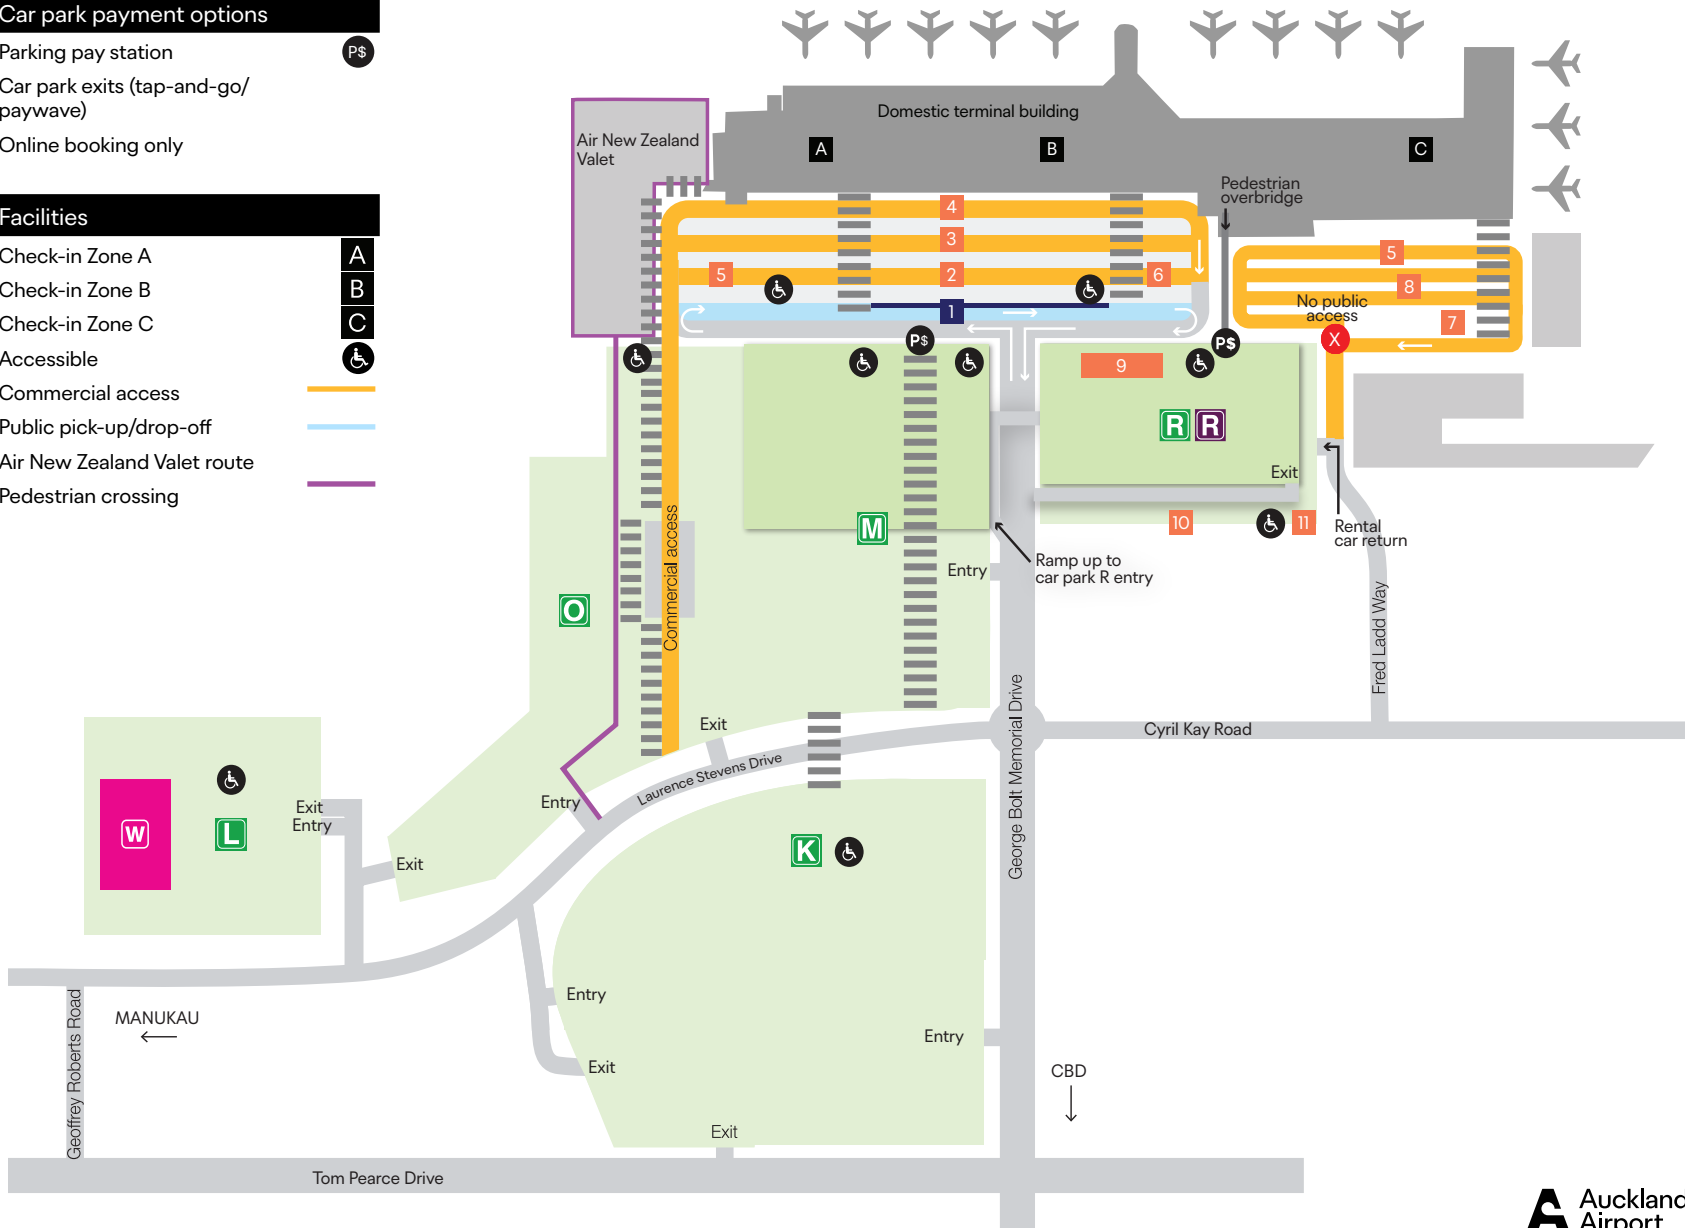

Domestic Terminal

Drop-off, pick-up and parking

Public drop-off/pick-up

Public drop-off/pick-up
Blue zone

Transport

- Super shuttles 2
- On demand taxis 3
- Buses 4
- Commercial drop-off 5
- Air New Zealand Park & Ride pick-up *Hotels, parking, rental cars* 6
- Off-airport pick-up 7
- Pre-booked taxi pick-up 8
- Rental cars (ground floor) 9
- Rideshare 10
- Uber Assist drop-off and pick-up 11

Car parks

- Long-term **K**
- Short-term covered & uncovered **M**
- Online booking only **O**
- Short-term covered **R**
- Long-term **L**
- Short-term **S**
- Valet parking on first floor **R**
- The Wait Zone **W**

Car park payment options

Parking pay station **PS**
Car park exits (tap-and-go/ paywave)
Online booking only

Facilities

- Check-in Zone A **A**
- Check-in Zone B **B**
- Check-in Zone C **C**
- Accessible **♿**
- Commercial access **Orange line**
- Public pick-up/drop-off **Blue line**
- Air New Zealand Valet route **Purple line**
- Pedestrian crossing **White line**

Map accurate at date of printing July 2024