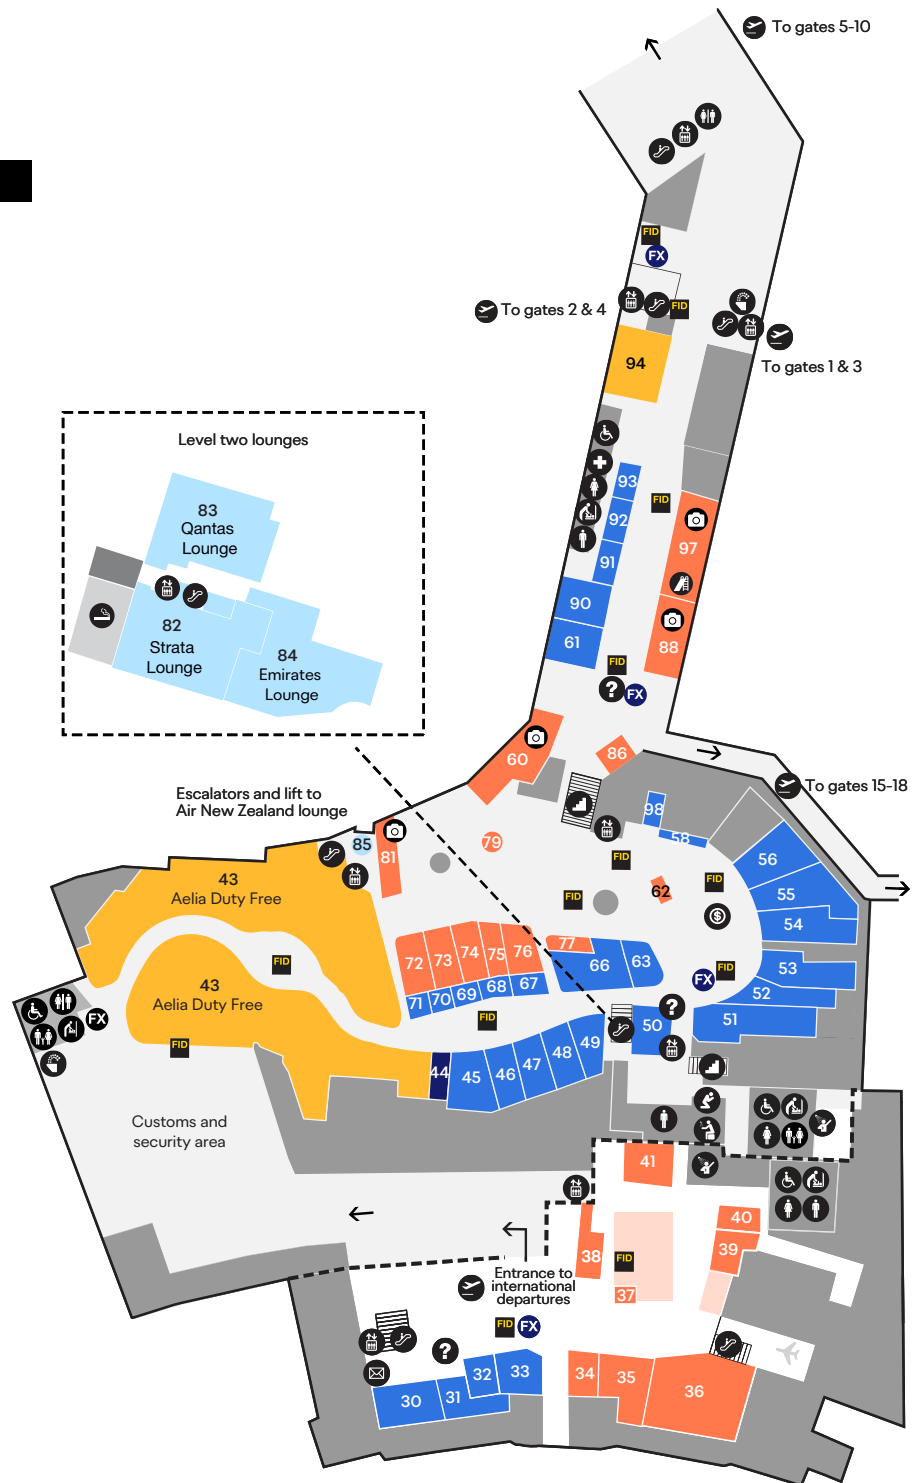

International terminal

Tax and duty free shopping

Aelia Duty Free	43
Aelia Duty Free	94

Shopping

Relay	30
Tiki Tour	31
All Blacks	32
Merino Collection	33
Luxury Timepieces	45
Hugo Boss	46
Coach	47
Weekend Max Mara	48
Kate Spade	49
Adidas	50
Relay	51
Icebreaker	52
Mountain Jade	53
Cape to Bluff	54
Merino Collection	55
Kiwi Discovery	56
Whittaker's	58
PB Tech	61
Sunglass Hut	63
Haus of Luxe	66
Saben	67
Montblanc	68
Furla	69
Benefit Cosmetics	70
MAC	71
Around NZ	90
Sleeping Class	91
Casio G Factory	92
Relay	93
Swarovski	98

Eat and drink

Silk Road	34
Oma Bakery & Café	35
Blue Marble Lane	36
Tank Juice Bar	37
Hayama Sushi	38
KFC	39
Pita Pit	40
McDonald's	41
Vantage Bar	60
Tea Garden	62
Little Italy Pizza Kitchen	72
Mexico	73
Better Burger	74
Halong Bay	75
Hayama Sushi	76
Best Ugly Bagels	77
Popo Dumplings	79
Aroha Café & Bar	81
Bistro Caravan	86
Wondertree	88
McDonald's	97

Airport services

Collection Point	44
Foreign Exchange	FX

Lounges

Strata Lounge	82
Qantas Lounge	83
Emirates Lounge	84
Air New Zealand	85

Facilities

- Escalator
- Lifts
- Drinking Fountain
- Prayer room
- Wudu
- Smoking deck
- Family/parent room
- First aid room
- Accessible
- Toilets
- ATM
- Internet
- Mailbox
- Help Desk
- Showers
- Stairs
- Flight information display

Map accurate at date of printing July 2024