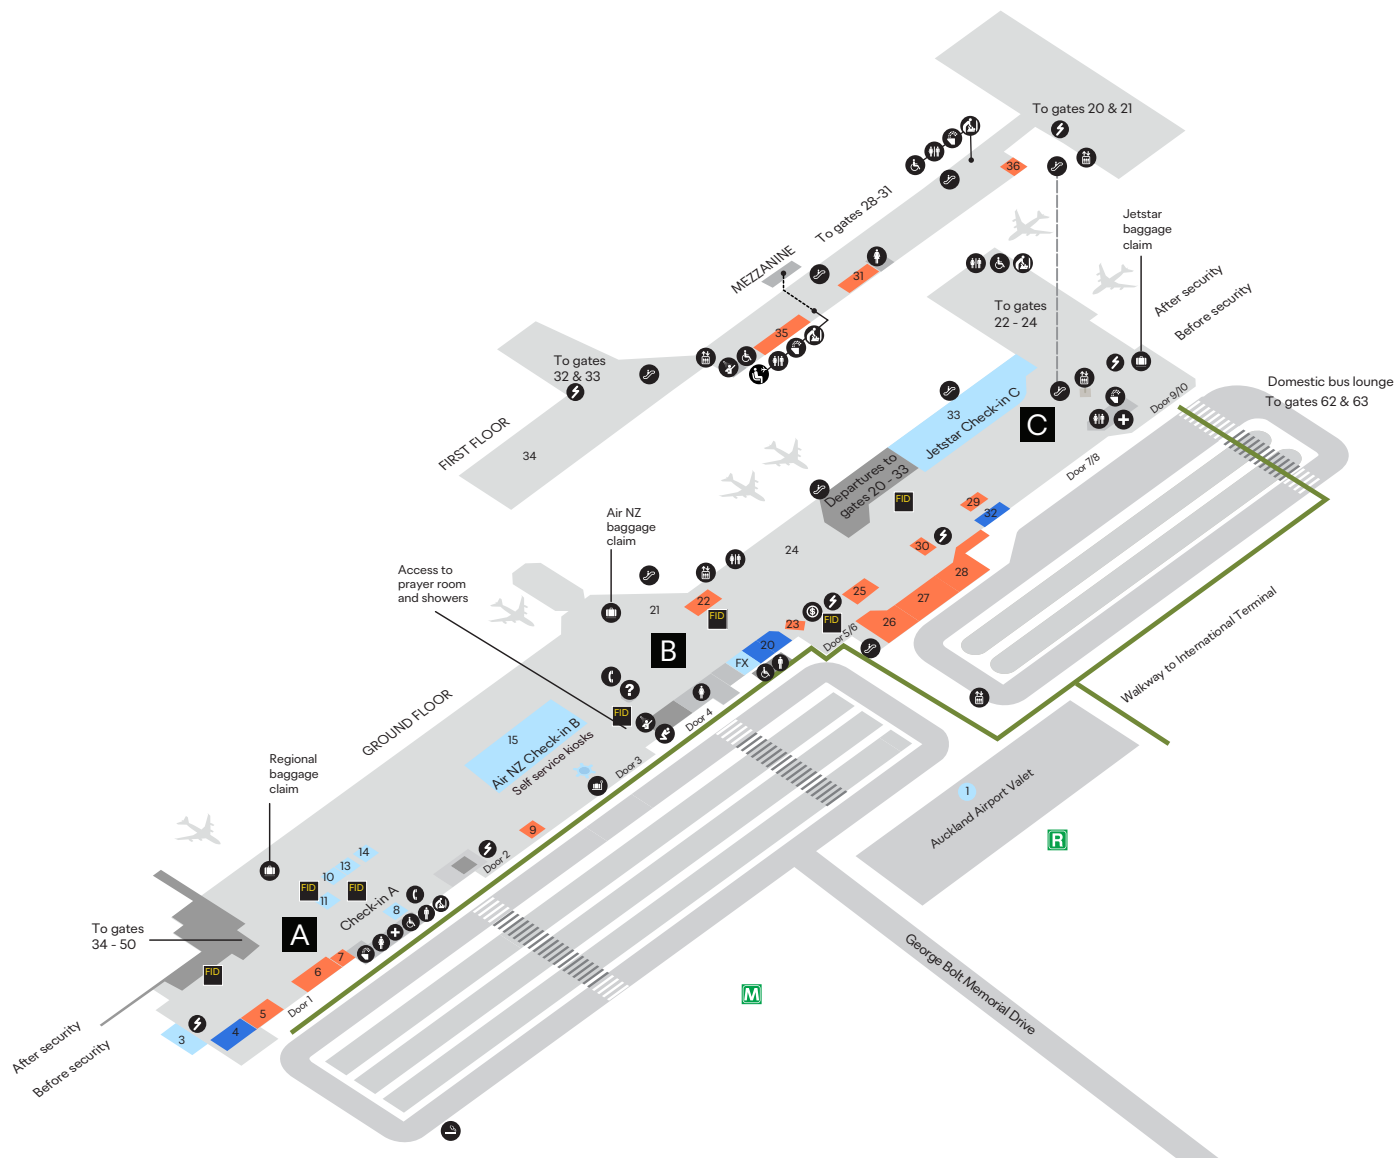

Domestic Terminal

Ground & first floor

Shopping

Take Home Convenience	4
Sunglass Hut	16
3 Wise Men	20
Relay	32

Eat and drink

Subway	5
Little Gipsy	6
Krispy Kreme	7
Retro Espresso	9
Bistro Box	22
Dunkin' Donuts	23
The Gipsy Moth	24
Soul Origin	25
Sushi Platter	26
McDonald's	27
Orleans Chicken & Waffles	28
Tank Juice Bar	29
Best Ugly Bagels	30
Bistro Box	31
Relay Cafe	32
Hudsons	35
Relay	36

Airport Services

Auckland Airport Valet Parking	1
Air New Zealand Regional Lounge A	3
Air New Zealand Check-in Zone A	8
Air Chathams A	10
Air New Zealand Bag Drop A	11
Barrier Air A	13
Fragile & Oversized Baggage A&B	14
Air New Zealand Check-in Zone B	15
Air New Zealand Bag Services B	21
Jetstar Check-in Zone C	33
Air New Zealand Lounge B	34
Travelex B	FX

Facilities

Escalator	4
Lifts	16
Drinking fountain	20
Prayer room	32
Smoking deck	
First aid room	
Accessible	
Toilets	
ATM	
Help desk	
Showers	
Self weighing booth (bags)	
Bag claim	
Charging station	
Flight information display	
Inter-terminal walkway	
Before/after security	
Standard+ covered - M	
Premium covered - R	

Zones

Zone A	A
Zone B	B
Zone C	C

Map accurate at date of printing March 2025